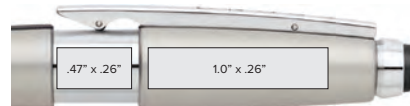

Cross Edge

Name and logo engravings will be centered in each of the location.