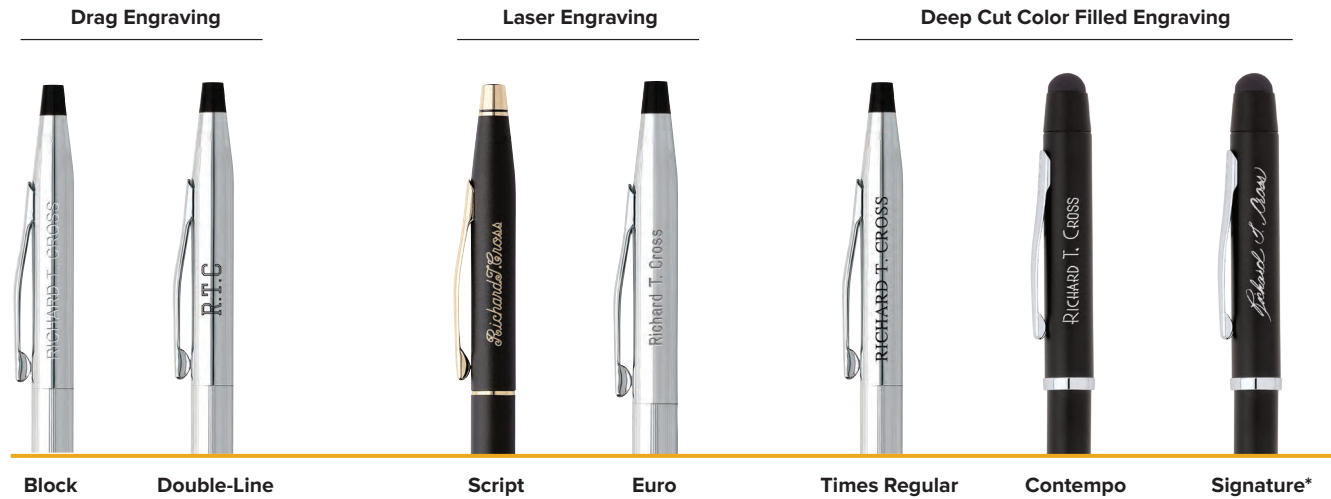

GOLD FILLED OR ROLLED GOLD

Also called gold overlay. A layer of either 10KT, 14KT, or 18KT gold is permanently bonded by heat and pressure to the surface of a support metal, then rolled or drawn to a prescribed thickness. The result is a higher gold content than would be achievable through gold plating, and due to the strength of the metal to which it is bonded, is actually stronger than solid gold. Gold filled provides the look and feel of solid gold, but without the natural softness and sensitivity of this precious metal.

SWAROVSKI® CRYSTAL

Crowned with a brilliant red Swarovski crystal.

REFERENCE

ENGRAVING SERVICES

ENGRAVING

Most Cross writing instruments include an area on the cap for engraving. Standard caps accept one line of engraving. The barrel section of writing instruments cannot be engraved.

Lead time – standard engraving:
5 Working days.

Lead time – signature engraving:
10 working days

- Engraving methods for precious metal caps include drag, deep-cut without color, deep-cut enamel filled, and laser.
- Drag engraving offers up to 28 characters engraved in your choice of block, script, and double-line gothic type styles.
- For deep-cut, enamel-filled engraving, font styles include block, script, Contempo and Times Regular. Color-fill options vary by product. Lacquer finishes with Gold-Plated appointments include a standard color-fill of gold tone. Lacquer and satin finishes with rhodium- or chrome-plated appointments include color fill of silver tone.