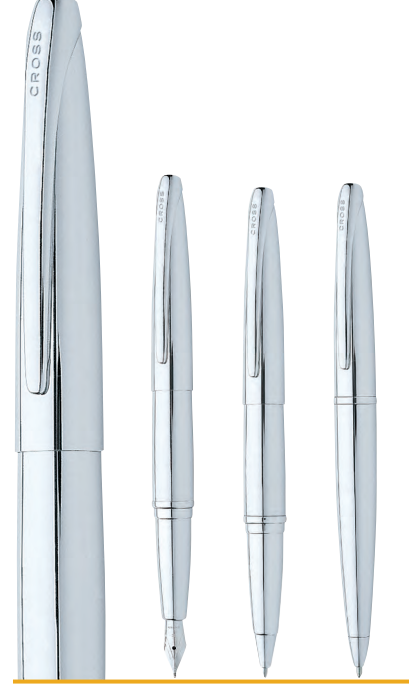

886-43MS

Fountain Pen with Polished Stainless Steel Nib – Medium Nib

885-43

Selectip® Rollerball Pen

882-43

Ballpoint Pen

BASALT BLACK

The two most popular of all writing instrument colors; black and chrome, combine to create a sharp look, features polished chrome appointments.

886-3

Fountain Pen with Stainless Steel Nib

885-3

Selectip® Rollerball Pen

882-3

Ballpoint Pen

PURE CHROME

Super-smooth finish, polished to perfection and reflecting the contemporary fashion of modern metals, features polished chrome appointments.