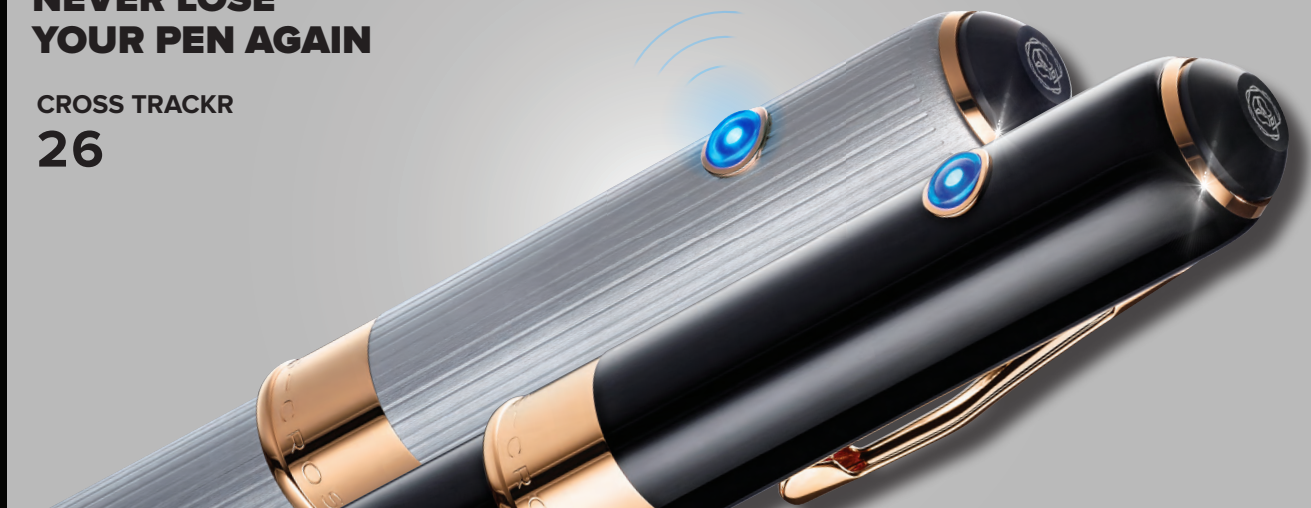

THE ULTIMATE IN DESIGN EXCELLENCE

OWN THE LEGEND

CROSS X STAR WARS™
SPECIAL EDITION
COLLECTION

29

ACCESSORIZE YOUR AMBITION

CROSS PEERLESS

13

NEVER LOSE YOUR PEN AGAIN

CROSS TRACKR

26

NEVER LOSE YOUR PEN AGAIN

CROSS PEERLESS TRACKR

This stunning jewelry-quality writing instrument features a custom internal TrackR tracking device that allows you to easily locate it when it's not by your side with a simple smartphone app.